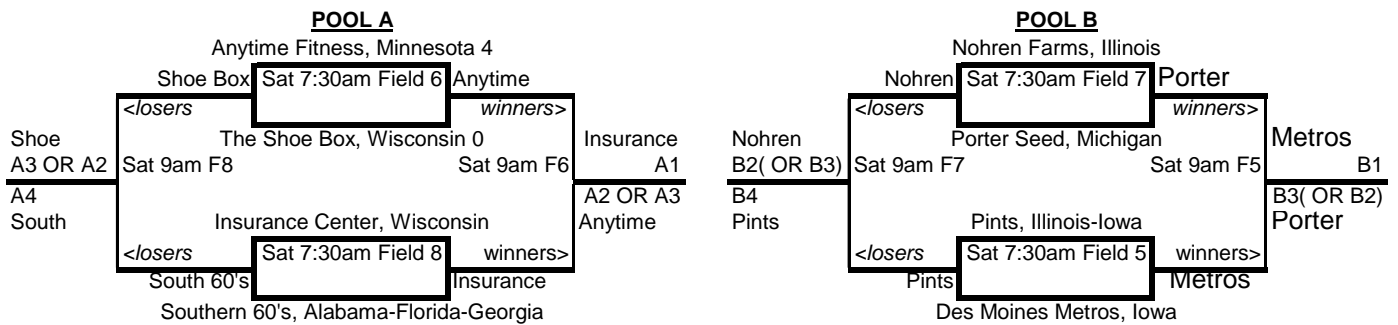

You may have 3 players 3 years too young that are NOT pitchers, all others must be turning 60 this calendar year
 Farthest Traveling take 3rd base dugout, unless staying, Coin Toss-Lineup Turn in at Bracket Board 45 Min Prior

All Games Played at the Green Valley Sports complex, 5920 52nd Ave, Moline, Illinois 61265
 The Tournament Director reserves the right to change game times and fields for ANY reason
 Host Motel is the Isle Casino Hotel , 800-843-4753 Robert Hill NAFA CODE: NAFA904 \$99 fri-sat, \$89 sun

Coaches Meeting 3pm Friday at the Beer Tent at the Park between fields 5 and 6
 Picture ID Checkin 45 Minutes Prior to 1st game

60-Over 4 Games Guaranteed

Format 2 pool play games seed you into Bracket Play(starts Saturday), everyone plays Sunday

Friday & Saturday Pool Play 2 Games

Playoff Bracket(Starts Saturday & everyone plays Sunday)(Highlighted game losers move to the left)

Awards

- 1st-3rd Team Trophy
- Medals to 1st and 2nd
- MVP & MVPitcher Awards
- 8 All World Awards