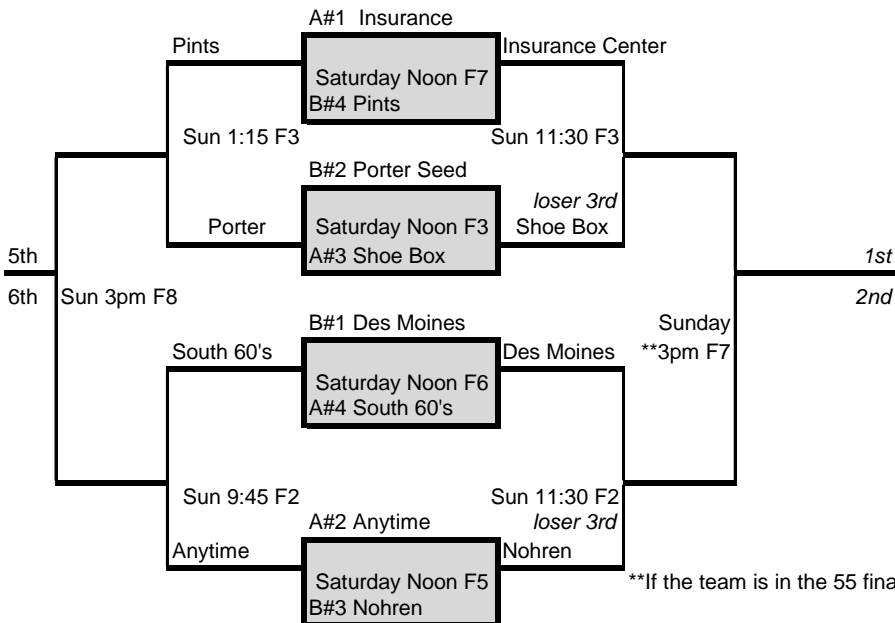

Coaches Meeting 3pm Friday at the Beer Tent at the Park between fields 5 and 6
 Picture ID Checkin 45 Minutes Prior to 1st game

60-Over 4 Games Guaranteed

Format 2 pool play games seed you into Bracket Play(starts Saturday), everyone plays Sunday

Friday & Saturday Pool Play 2 Games

Playoff Bracket(Starts Saturday & everyone plays Sunday)(Highlighted game losers move to the left)

Awards

- 1st-3rd Team Trophy
- Medals to 1st and 2nd
- MVP & MVPitcher Awards
- 8 All World Awards

**If the team is in the 55 final then the 60 Final may be moved to 4:45