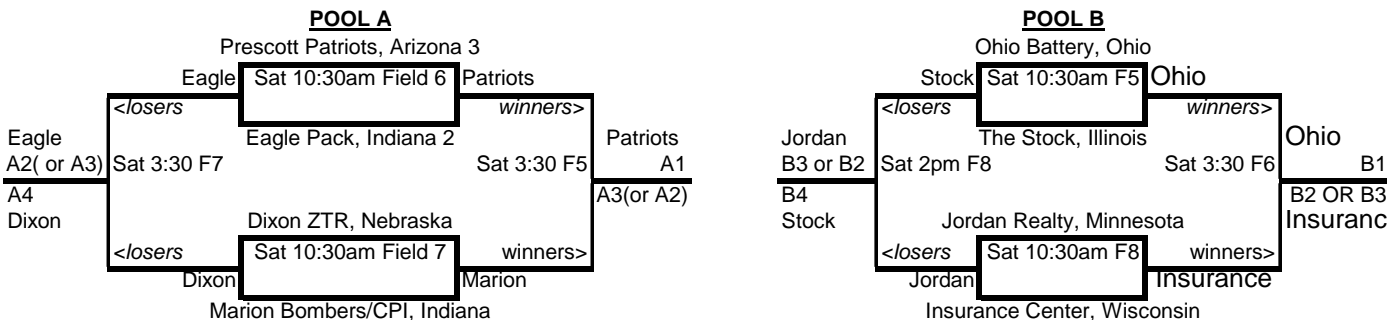

2014 NAFA 50-OVER EAST WORLD SERIES

Updated at 7am onn Sunday Sept. 5-7

Green Valley Sports Complex, 5920 52nd Ave, Moline, IL 61265

Fields are numbered 5,6,7,8 in the 4 field wheel, & 2, 3 to the left as you walk in

Remind spectators $6 admission fee per day or a $15 Tourney Pass

Rainout hotline 888-852-1115 updated at 10 pm Thursday and Friday night, and 6:30 Sat & Sun Mornings
nafafastpitch@gmail.com, nafafastpitch.com, for stats see www.playnafa.org

You may have 3 players 3 years too young that are NOT pitchers, all others must be turning 50 this calendar year
Farthest Traveling take 3rd base dugout, unless staying, Coin Toss-Lineup Turn in at Bracket Board 45 Min Prior

All Games Played at the Green Valley Sports complex, 5920 52nd Ave, Moline, Illinois 61265
The Tournament Director reserves the right to change game times and fields for ANY reason
Host Motel is the Isle Casino Hotel , 800-843-4753 Robert Hill NAFA CODE: NAFA904 $99 fri-sat, $89 sun

Coaches Meeting 3pm Friday at the Beer Tent at the Park between fields 5 and 6
Picture ID Checkin 45 Minutes Prior to 1st game

50-Over EAST 4 Games Guaranteed

Format 2 pool play games seed you into Bracket Play(starts Saturday), everyone plays Sunday

Friday & Saturday Pool Play 2 Games