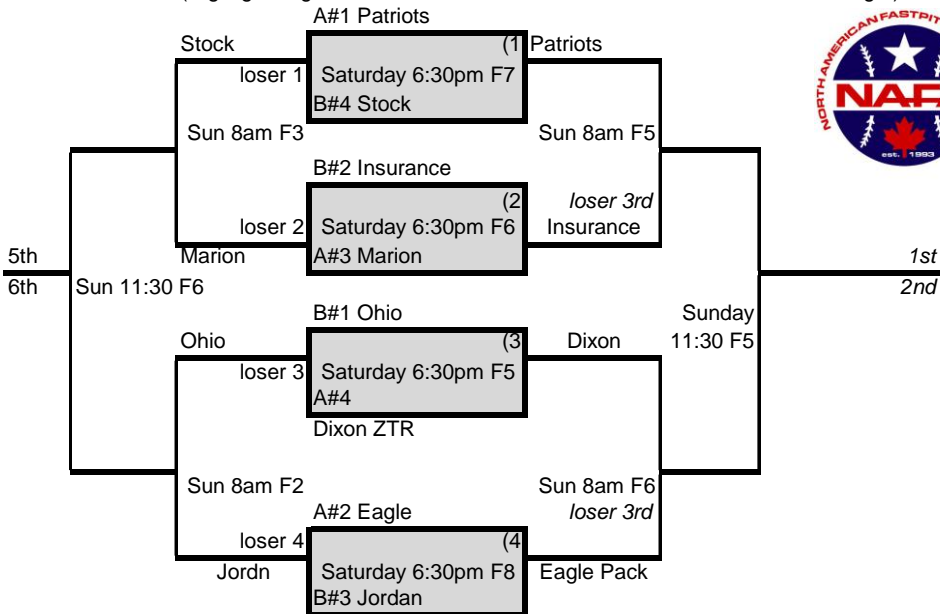

## 50-Over EAST 4 Games Guaranteed

Format 2 pool play games seed you into Bracket Play(starts Saturday), everyone plays Sunday

### Playoff Bracket(Starts Saturday & everyone plays Sunday)

(Highlighted game losers move to the left and the winners move to the right)