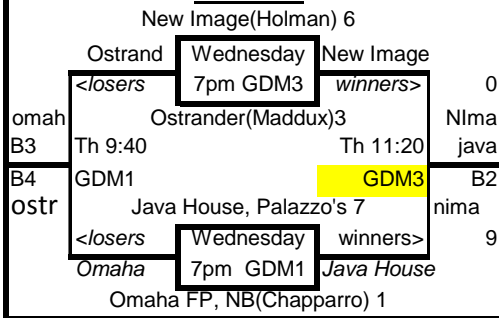

2013 NAFA "AA-Major & AA" World Series in Des Moines, Iowa

Updated on August 8th(6:30am) , 2013

2 Pool Play Games that seed teams into two separate(AA & AA-Major) Double Elimination Brackets

Teams that are playing in Quad Cities(or have "AA-Major pitching) have declared AA-Major so their bracket ends Friday

Teams that have "AA" Pitching or that are not going to Quad Cities have declared "AA" and end Saturday

Tournament Ceremonies will include Team Introductions, National Anthems & Hall of Fame Inductions

Each team will be treated to Team Party Vouchers at local Hot Spots in Des Moines from the CVB Staff

GDM=Greater Des Moines Softball Complex in Des Moines located at 4980 NE 46th St, Des Moines, IA 50317

RR=Raccoon River Park located at 2500 Grand Avenue, West Des Moines 50265, WJ=Walker Johnson Park is located at 9000 Douglas Ave, Urbandale 50322

The First 12 Teams listed in the highlighted section below will advance to the AA-Major Bracket, and the next 12 to the AA Bracket

It will only improve a "AA" teams seeding for bracket play by beating a "AA-Major" team in most cases

POOL A

POOL B

POOL C

POOL D

2013 NAFA Hall of Fame Inductees

1) Mark Miller, Appleton, Wisconsin
2) Dr. Yoshimura, Waseda, Japan
3) Matt Palazzo, Des Moines, Iowa
4) Josh Johnson, Brooklyn, Wisconsin
5) Erik Steinbeck, Hermann, Missouri
6) Darren Micheal, Lacey, Washington
7) Jeff Jahn, Oregon, Wisconsin
8) Ed Gasper, Stockton, California
9) Rick Radloff, Madison, Wisconsin

Where They are from