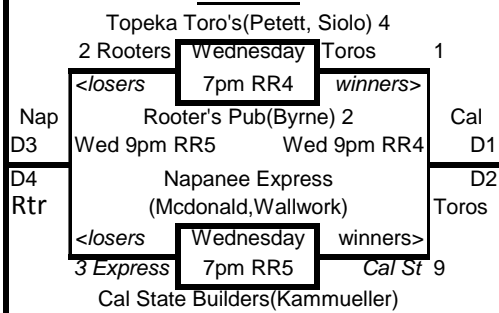

The First 12 Teams listed in the highlighted section below will advance to the AA-Major Bracket, and the next 12 to the AA Bracket

It will only improve a "AA" teams seeding for bracket play by beating a "AA-Major" team in most cases

POOL A

POOL B

POOL C

POOL D

2013 NAFA Hall of Fame Inductees

- 1) Mark Miller, Appleton, Wisconsin
- 2) Dr. Yoshimura, Waseda, Japan
- 3) Matt Palazzo, Des Moines, Iowa
- 4) Josh Johnson, Brooklyn, Wisconsin
- 5) Erik Steinbeck, Hermann, Missouri
- 6) Darren Micheal, Lacey, Washington
- 7) Jeff Jahn, Oregon, Wisconsin
- 8) Ed Gasper, Stockton, California
- 9) Rick Radloff, Madison, Wisconsin

Where They are from

- 1-Kegel Black Knights, N. Dakota
- 2-New Image, Wisconsin
- 3-Pete's Blues, Illinois
- 4-Topeka Toros, Kansas
- 5-Cal State Builders, California
- 6-Lacey A's, Washington
- 7-Huron Wellness/Stockpack, MI
- 8-McCuen's Pub, DesMoines, IA
- 9-West Fargo, North Dakota
- 10-Westerville Capitals, Ohio
- 11-Winterset A's, DesMoines, IA
- 12-
- 13-Wilber Lime, Wisconsin
- 14-Rice Lake Orangemen, Wisc.
- 15-Palazzo's Java House
- 16-Willkomm Mobil, Wisconsin
- 17-Napanee Express, Ontario
- 18-Bar of Appleton Buzz, WI
- 19-Black Gold, Missouri
- 20-Superchiet, Oklahoma
- 21-Bronx FP, Saskatechewan
- 22- CPI, New York
- 23-Ostrander, Minn.
- 24-Omaho FP, Nebraska
- 25-Lancaster, Pennsylvania
- 26-Rooter's Pub, Fargo

POOL E

POOL F

Wed 7p GDM4	5 Winterset A's vs Rice Lake Orangeman 2				
Th 8am GDM2	Westerville Capitals vs Rice Lake Orangemen				
Th 9:40am GDM2	Westerville Capitals vs Winterset A's				
		win	lc loss	RGU	finish
	Winterset A's,(Strang, Kronk) Des Moines	2			
	Westerville Capitals(Jetmer), Ohio	1	1		
	Rice Lake Orangemen(Lathrop), WI		2		