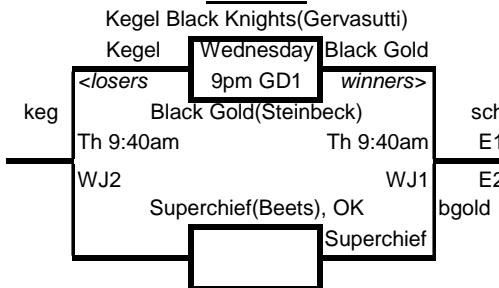

POOL E

POOL F

Wed 7p GDM4	5 Winterset A's vs Rice Lake Orangeman 2				
Th 8am GDM2	Westerville Capitals vs Rice Lake Orangemen				
Th 9:40am GDM2	Westerville Capitals vs Winterset A's				
		win	lc loss	RGU	finish
	Winterset A's,(Strang, Kronk) Des Moines	2			
	Westerville Capitals(Jetmer), Ohio	1	1		
	Rice Lake Orangemen(Lathrop), WI		2		

POOL G

Wed 9p GDM2	5 West Fargo Knights vs Pete's Blues 3				
Th 8am GDM3	West Fargo Knights vs CPI				
Th 9:40 GDM3	Pete's Blues vs CPI				
		win	lc loss	RGU	finish
	Pete's Blues(Urbaneja, Masmu), Illinois	1	1		
	W. Fargo Knights(Prime, Watts), North Dakota	2			
	CPI(Murphy, Samson), New York		2