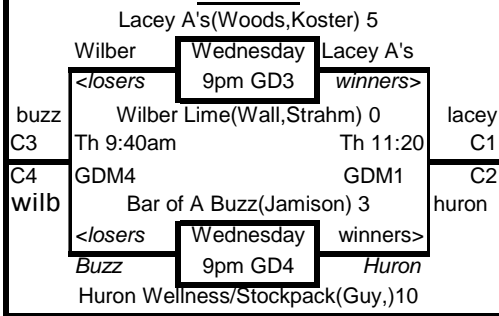

GDM=Greater Des Moines Softball Complex in Des Moines located at 4980 NE 46th St, Des Moines, IA 50317

RR=Raccoon River Park located at 2500 Grand Avenue, West Des Moines 50265, WJ=Walker Johnson Park is located at 9000 Douglas Ave, Urbandale 50322

The First 12 Teams listed in the highlighted section below will advance to the AA-Major Bracket, and the next 12 to the AA Bracket

It will only improve a "AA" teams seeding for bracket play by beating a "AA-Major" team in most cases

POOL A

POOL B

POOL C

POOL D

2013 NAFA Hall of Fame Inductees

- 1) Mark Miller, Appleton, Wisconsin
- 2) Dr. Yoshimura, Waseda, Japan
- 3) Matt Palazzo, Des Moines, Iowa
- 4) Josh Johnson, Brooklyn, Wisconsin
- 5) Erik Steinbeck, Hermann, Missouri
- 6) Darren Micheal, Lacey, Washington
- 7) Jeff Jahn, Oregon, Wisconsin
- 8) Ed Gasper, Stockton, California
- 9) Rick Radloff, Madison, Wisconsin

Where They are from

- 1-Kegel Black Knights, N. Dakota
- 2-New Image, Wisconsin
- 3-Pete's Blues, Illinois
- 4-Topeka Toros, Kansas
- 5-Cal State Builders, California
- 6-Lacey A's, Washington
- 7-Huron Wellness/Stockpack, MI
- 8-McCuen's Pub, DesMoines, IA
- 9-West Fargo, North Dakota
- 10-Westerville Capitals, Ohio
- 11-Winterset A's, DesMoines, IA
- 12-
- 13-Wilber Lime, Wisconsin
- 14-Rice Lake Orangemen, Wisc.
- 15-Palazzo's Java House
- 16-Willkomm Mobil, Wisconsin
- 17-Napanee Express, Ontario
- 18-Bar of Appleton Buzz, WI
- 19-Black Gold, Missouri
- 20-Superchiet, Oklahoma
- 21-Bronx FP, Saskatechewan
- 22- CPI, New York
- 23-Ostrander, Minn.
- 24-Omaho FP, Nebraska
- 25-Lancaster, Pennsylvania
- 26-Rooter's Pub, Fargo