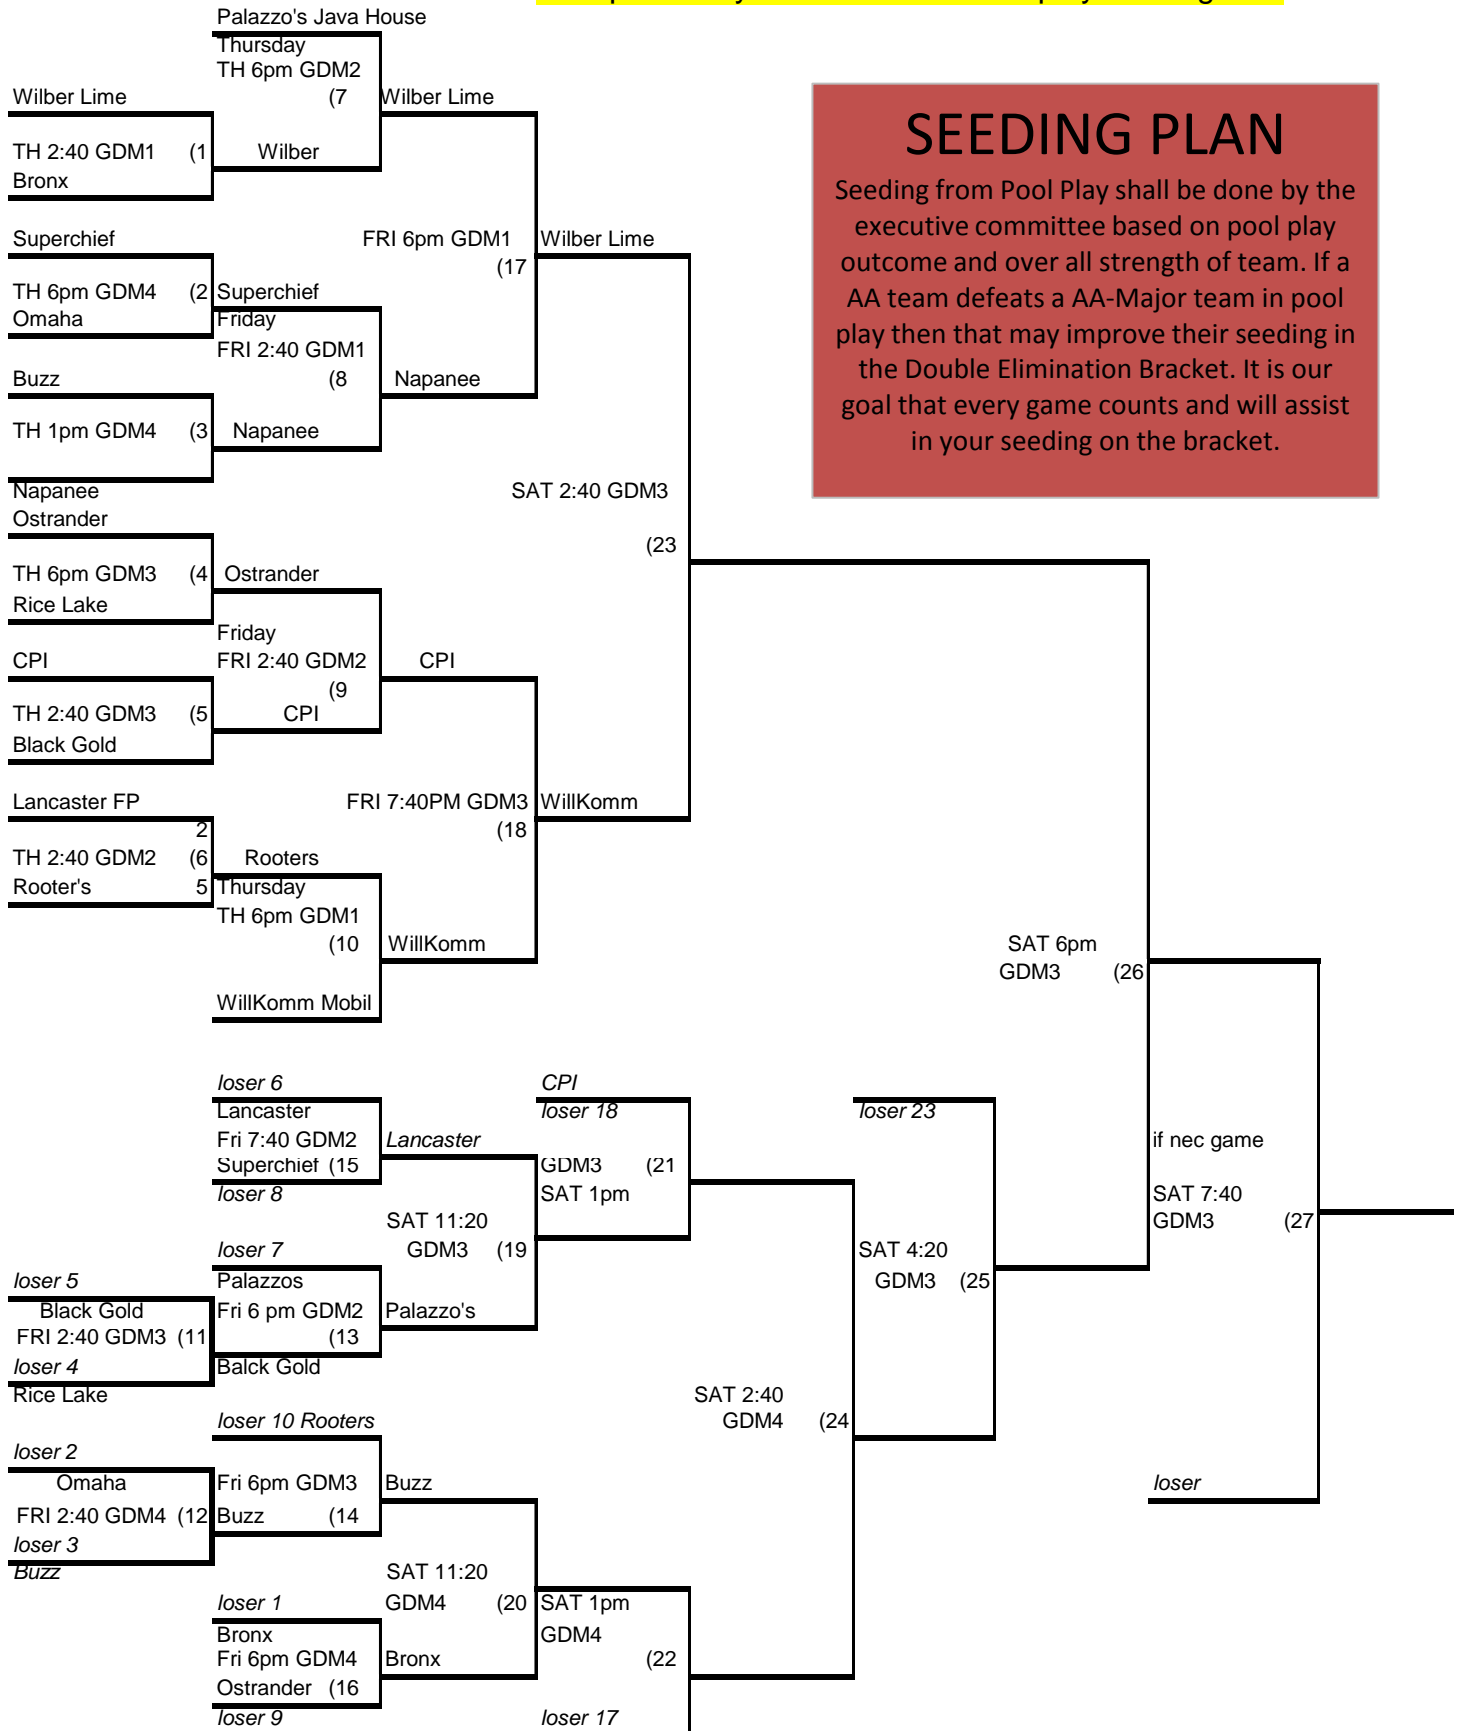

# AA-Major Double Elim Bracket(no if game)

(Updated 2am Saturday)

2013 NAFA AA-Major World Series  
August 7-9, Des Moines, Iowa

Complete Player Stats are at [www.playnafa.org](http://www.playnafa.org)

**SEEDING PLAN**  
Seeding from Pool Play shall be done by the executive committee based on pool play outcome and over all strength of team. If a AA team defeats a AA-Major team in pool play then that may improve their seeding in the Double Elimination Bracket. It is our goal that every game counts and will assist in your seeding on the bracket.

# "AA" Double Elim Bracket

2013 NAFA "AA" World Series  
August 7-10, Des Moines, Iowa

Complete Player Stats are at [www.playnafa.org](http://www.playnafa.org)

## SEEDING PLAN

Seeding from Pool Play shall be done by the executive committee based on pool play outcome and over all strength of team. If a AA team defeats a AA-Major team in pool play then that may improve their seeding in the Double Elimination Bracket. It is our goal that every game counts and will assist in your seeding on the bracket.