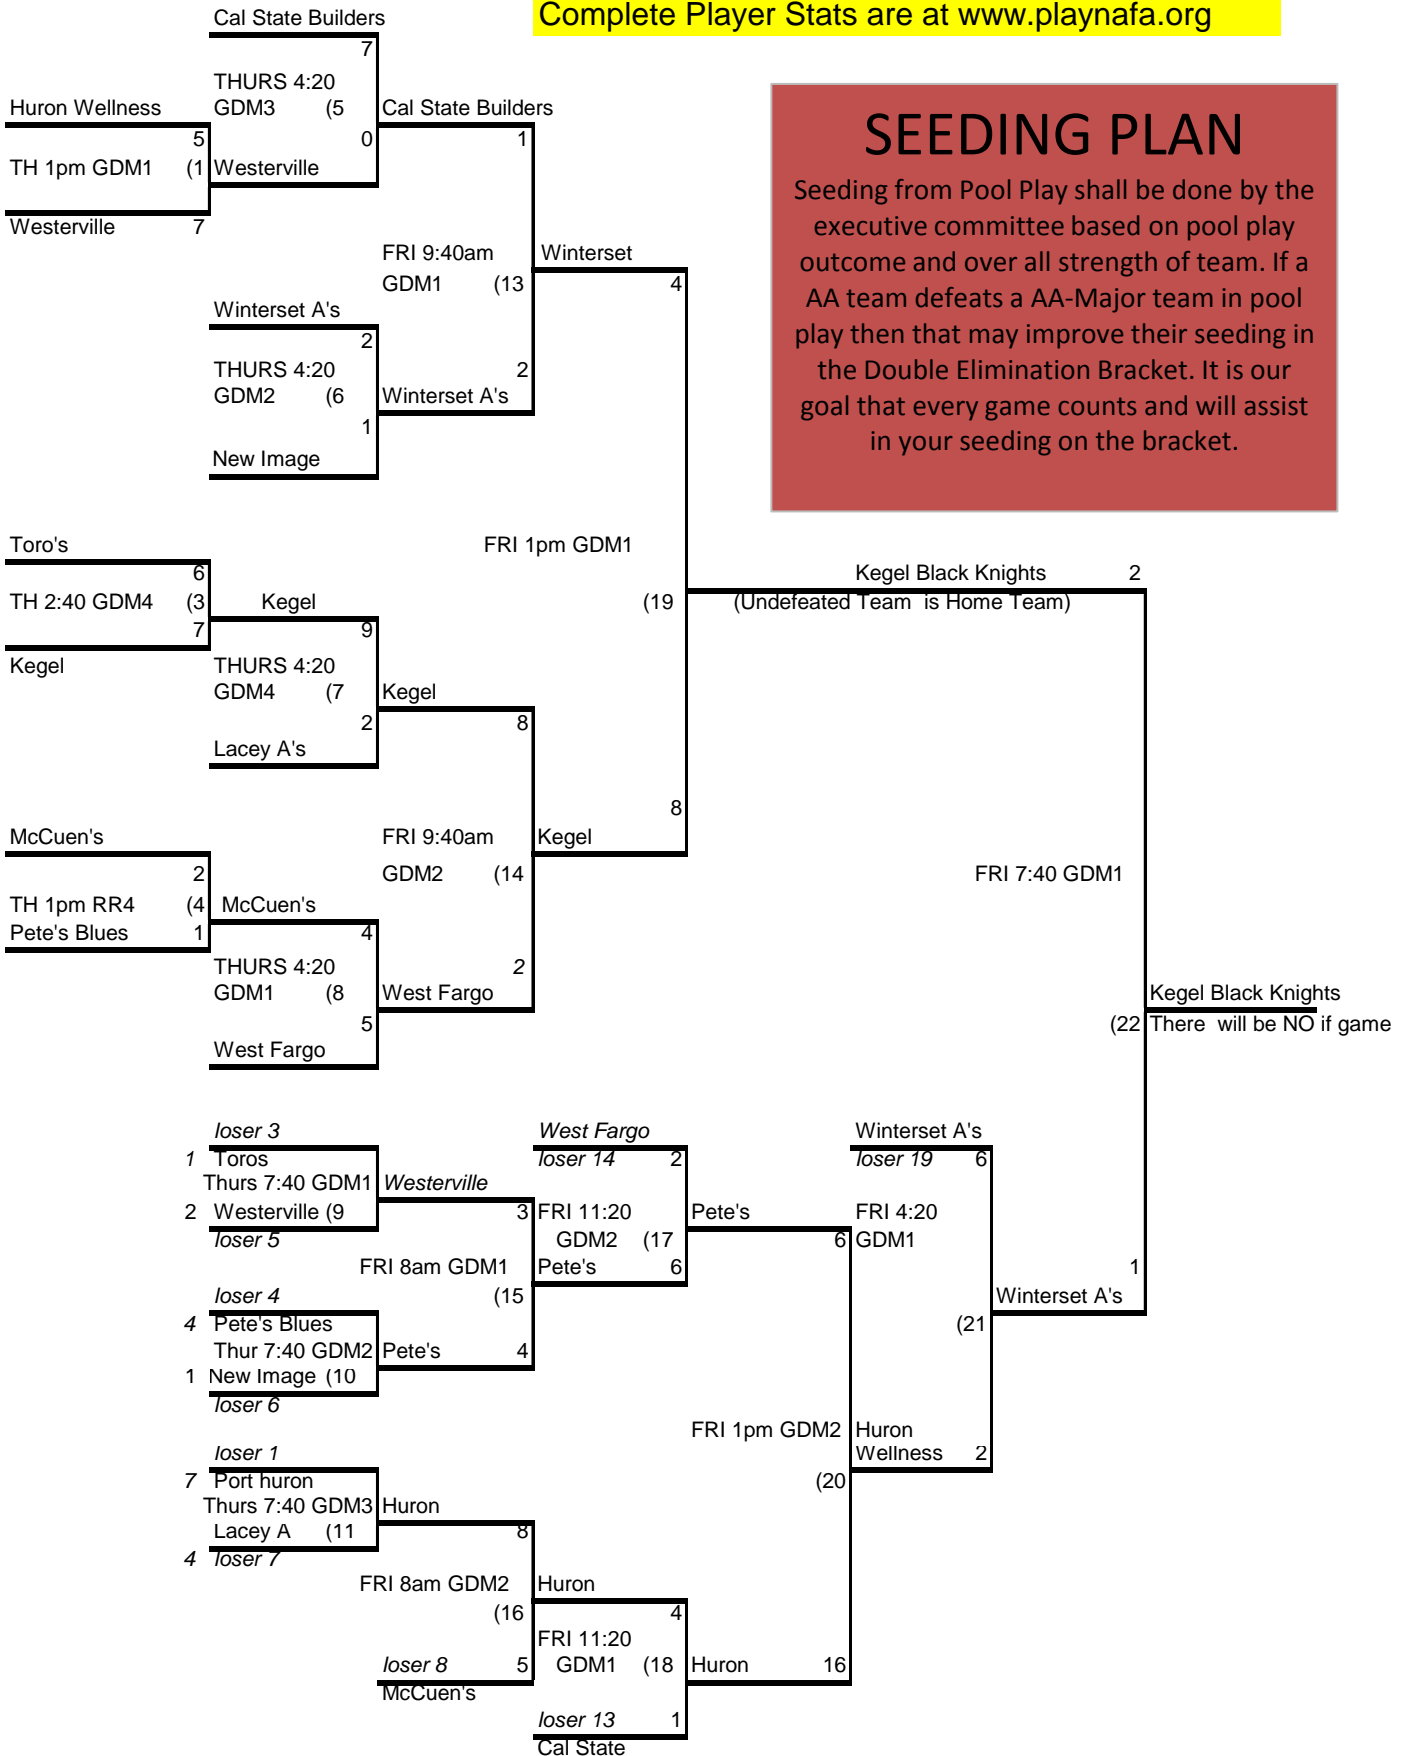

# AA-Major Double Elim Bracket(no if game)

(Updated 2am Saturday)

2013 NAFA AA-Major World Series  
August 7-9, Des Moines, Iowa

Complete Player Stats are at [www.playnafa.org](http://www.playnafa.org)

**SEEDING PLAN**  
Seeding from Pool Play shall be done by the executive committee based on pool play outcome and over all strength of team. If a AA team defeats a AA-Major team in pool play then that may improve their seeding in the Double Elimination Bracket. It is our goal that every game counts and will assist in your seeding on the bracket.

# "AA" Double Elim Bracket

2013 NAFA "AA" World Series  
August 7-10, Des Moines, Iowa

Complete Player Stats are at [www.playnafa.org](http://www.playnafa.org)