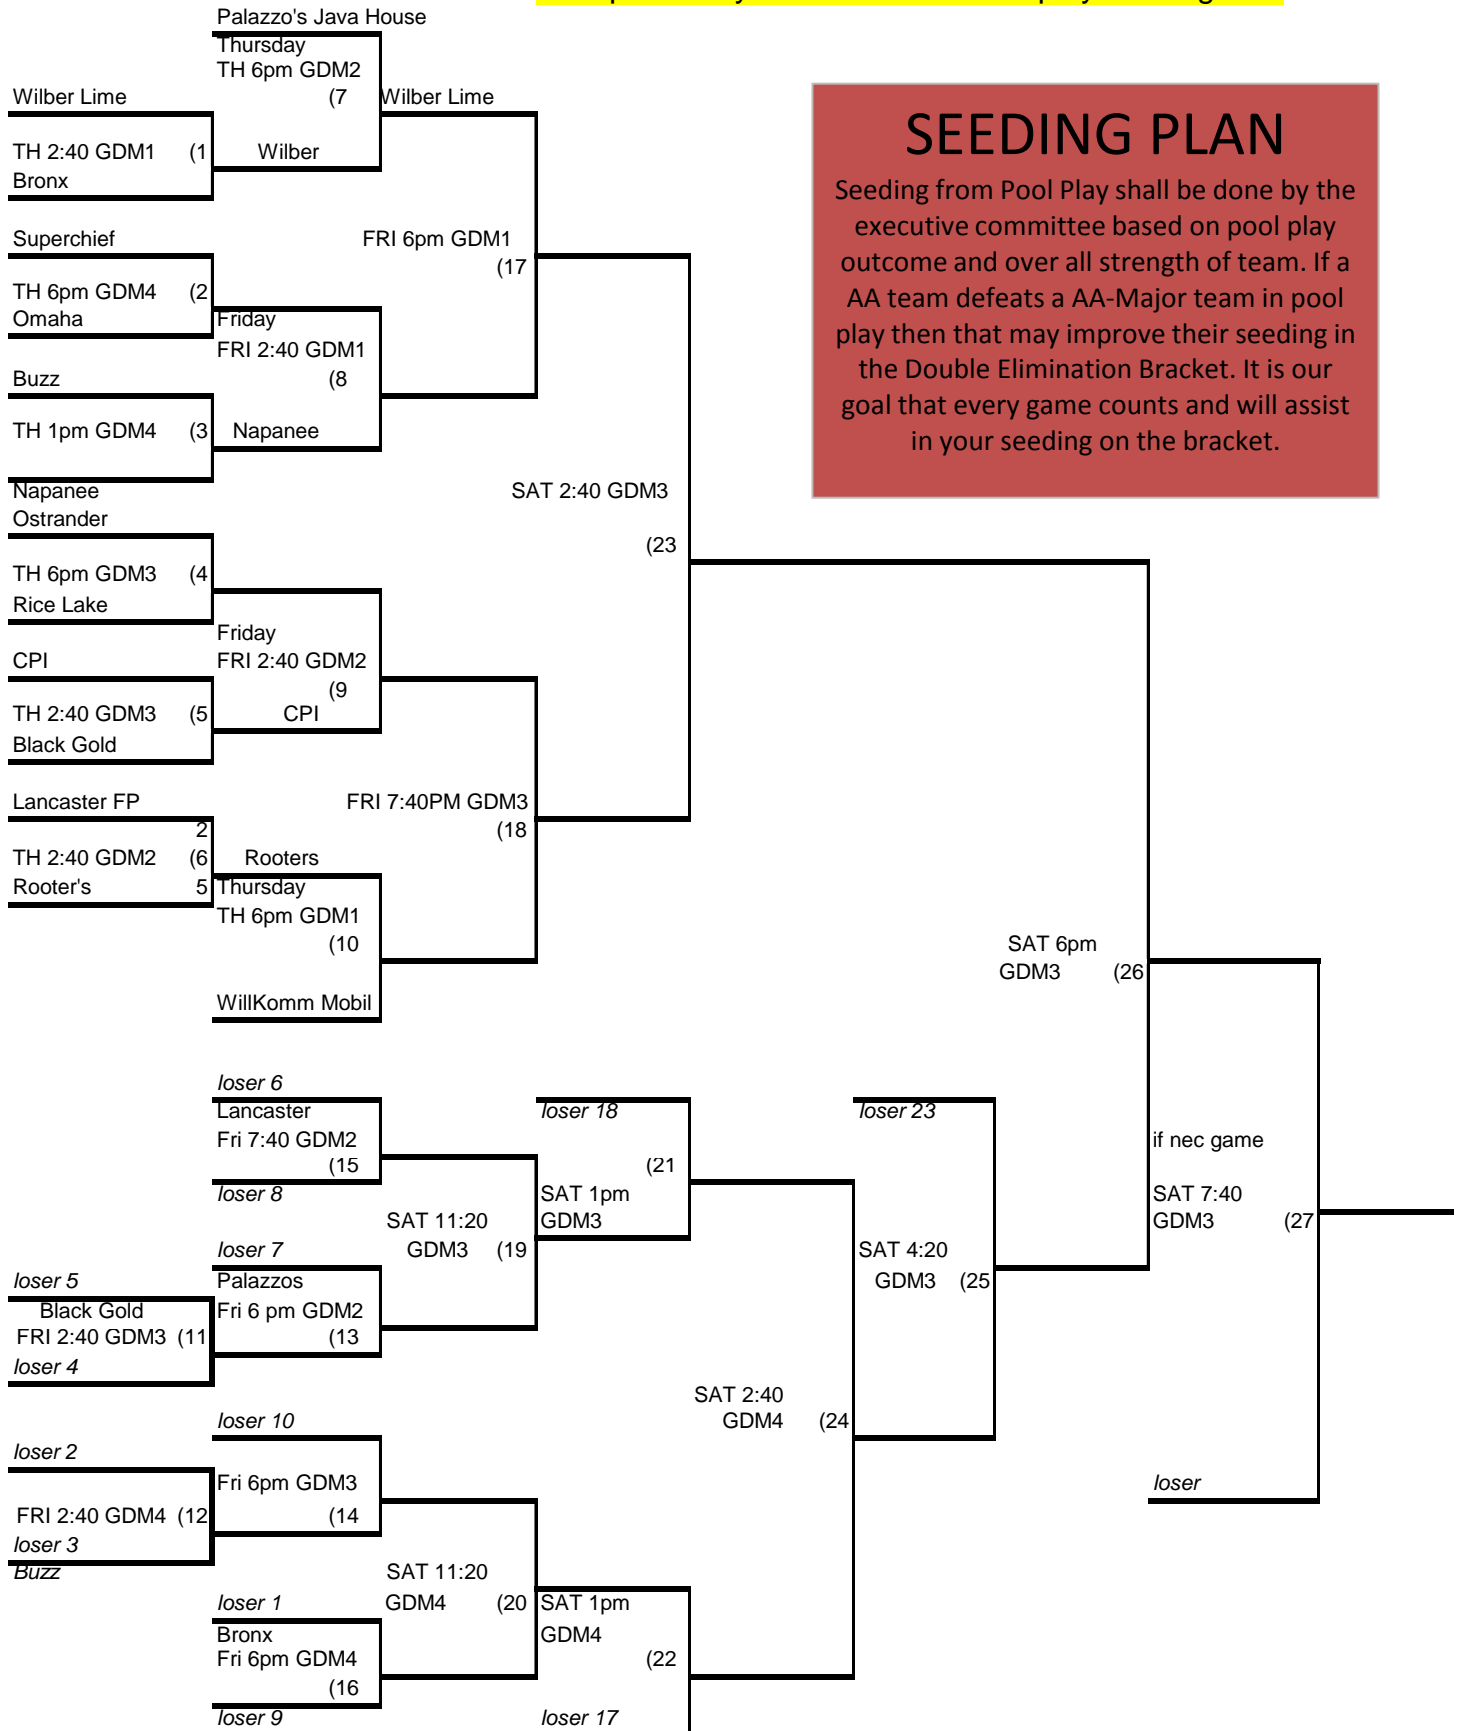

# AA-Major Double Elim Bracket(no if game)

(Updated 4:20pm Thursday)

2013 NAFA AA-Major World Series  
August 7-9, Des Moines, Iowa

Complete Player Stats are at [www.playnafa.org](http://www.playnafa.org)

## SEEDING PLAN

Seeding from Pool Play shall be done by the executive committee based on pool play outcome and over all strength of team. If a AA team defeats a AA-Major team in pool play then that may improve their seeding in the Double Elimination Bracket. It is our goal that every game counts and will assist in your seeding on the bracket.

# "AA" Double Elim Bracket

2013 NAFA "AA" World Series  
August 7-10, Des Moines, Iowa

Complete Player Stats are at [www.playnafa.org](http://www.playnafa.org)

**SEEDING PLAN**

Seeding from Pool Play shall be done by the executive committee based on pool play outcome and over all strength of team. If a AA team defeats a AA-Major team in pool play then that may improve their seeding in the Double Elimination Bracket. It is our goal that every game counts and will assist in your seeding on the bracket.