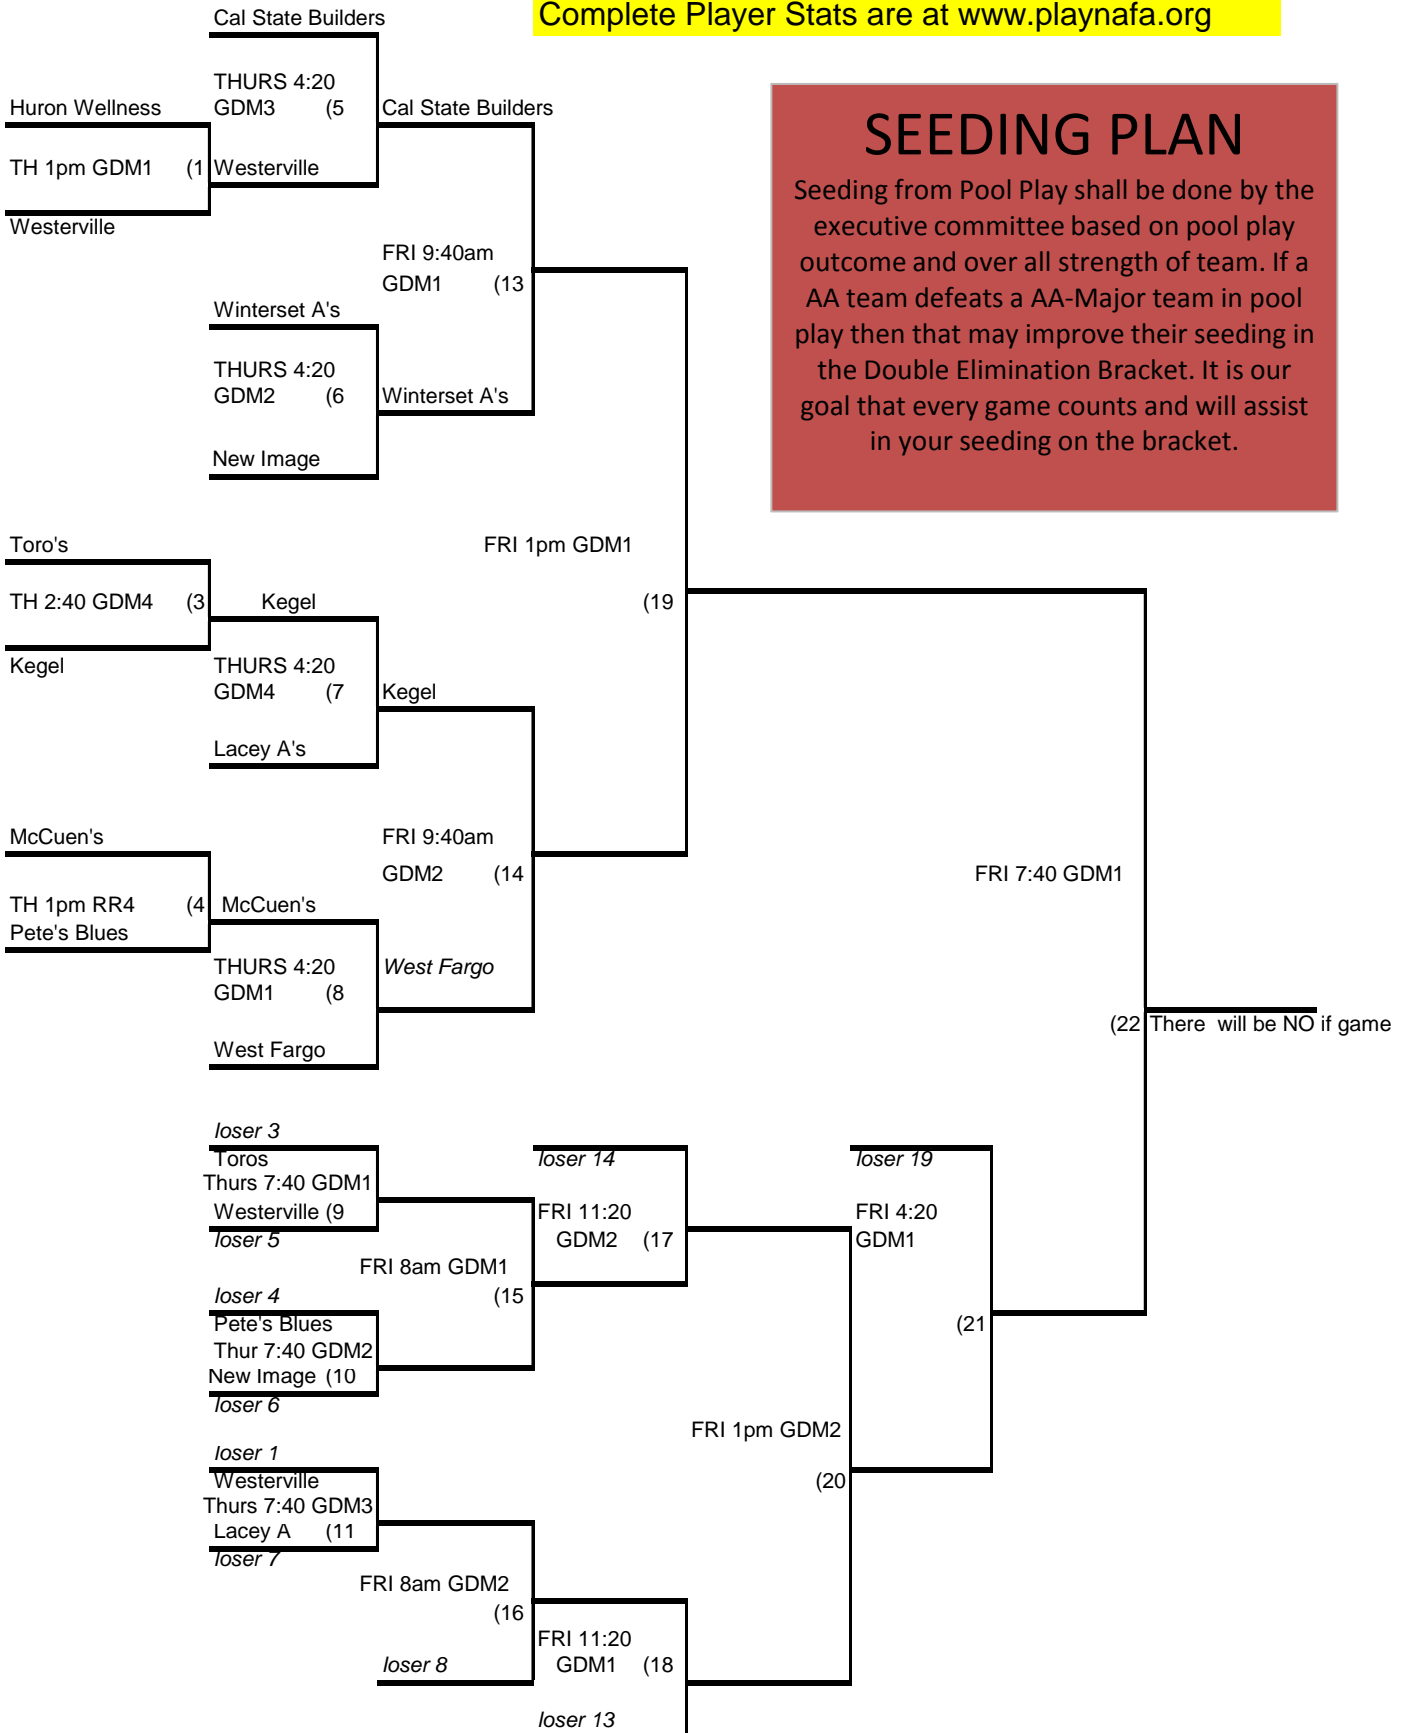

# AA-Major Double Elim Bracket(no if game)

(Updated 4:20pm Thursday)

2013 NAFA AA-Major World Series  
August 7-9, Des Moines, Iowa

Complete Player Stats are at [www.playnafa.org](http://www.playnafa.org)

## SEEDING PLAN

Seeding from Pool Play shall be done by the executive committee based on pool play outcome and over all strength of team. If a AA team defeats a AA-Major team in pool play then that may improve their seeding in the Double Elimination Bracket. It is our goal that every game counts and will assist in your seeding on the bracket.

# "AA" Double Elim Bracket

2013 NAFA "AA" World Series  
August 7-10, Des Moines, Iowa

Complete Player Stats are at [www.playnafa.org](http://www.playnafa.org)

**SEEDING PLAN**

Seeding from Pool Play shall be done by the executive committee based on pool play outcome and over all strength of team. If a AA team defeats a AA-Major team in pool play then that may improve their seeding in the Double Elimination Bracket. It is our goal that every game counts and will assist in your seeding on the bracket.