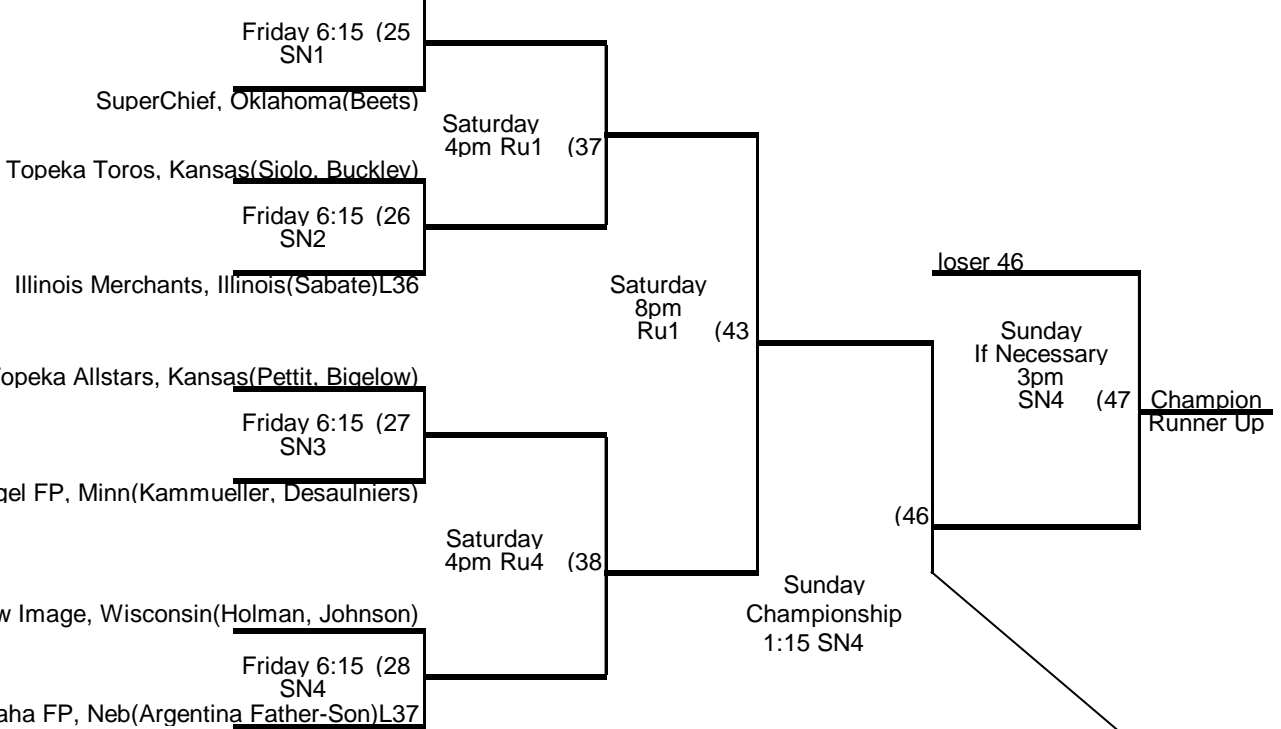

2012 NAFA Men's AA-Major World Series

San Antonio Titans, Texas(Mancha, Pyle)

24 team Bracket

24 team losers bracket