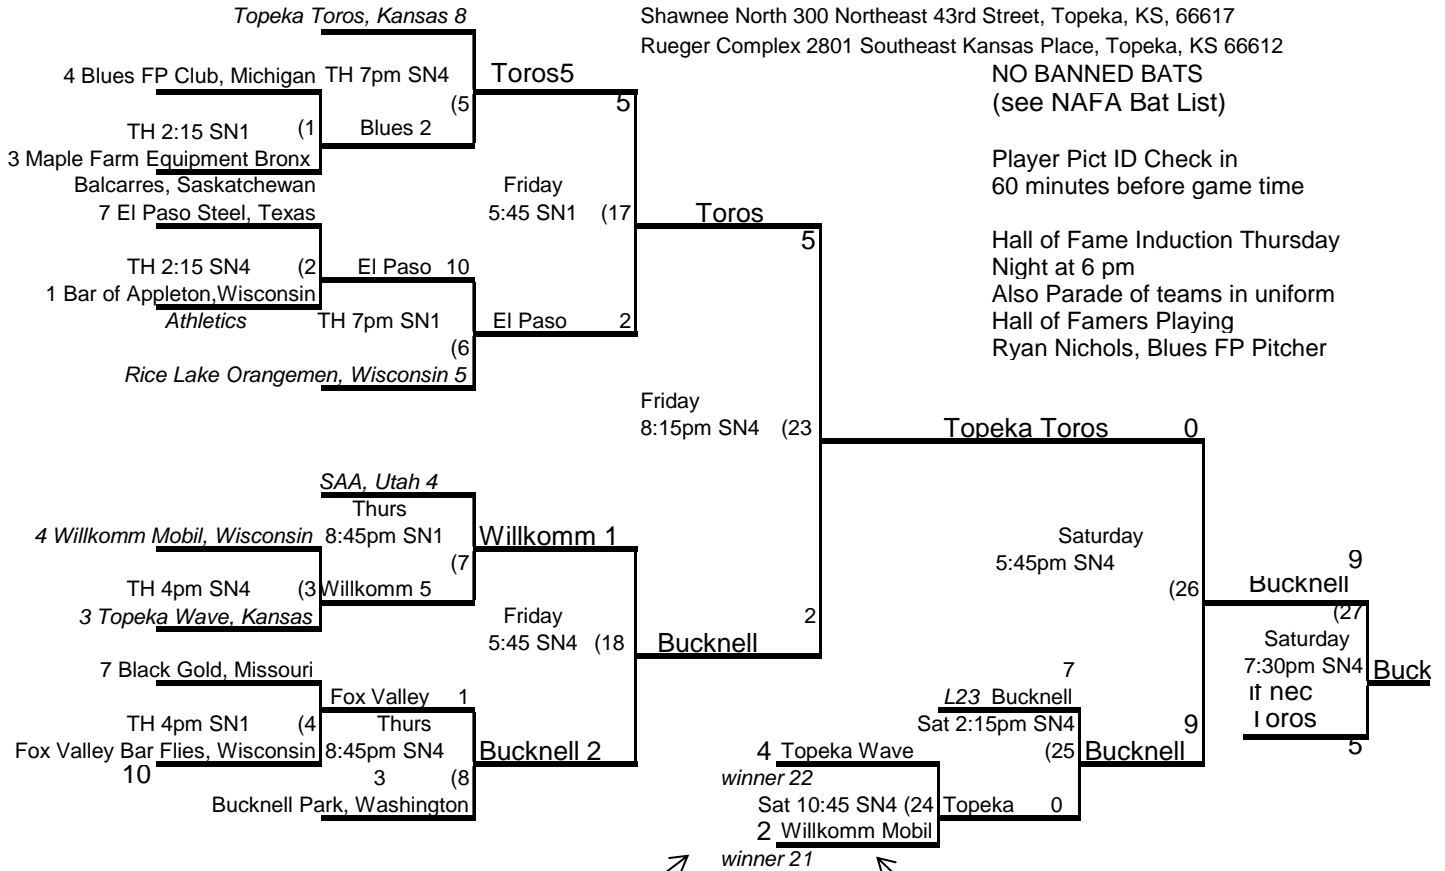

2012 NAFA Men's "AA" World Series

August 9-12

Topeka, Kansas

RainInfo hotline 888-852-1115

3GG NAFA Bracket

Shawnee North 300 Northeast 43rd Street, Topeka, KS, 66617
 Rueger Complex 2801 Southeast Kansas Place, Topeka, KS 66612

NO BANNED BATS
 (see NAFA Bat List)

Player Pict ID Check in
 60 minutes before game time

Hall of Fame Induction Thursday
 Night at 6 pm
 Also Parade of teams in uniform
 Hall of Famers Playing
 Ryan Nichols, Blues FP Pitcher

PAY CLOSE ATTENTION TO WHICH WAY YOU GO IF YOU WIN OR LOSE IN THE FIRST ROUND OF THE LOSERS BRACKET