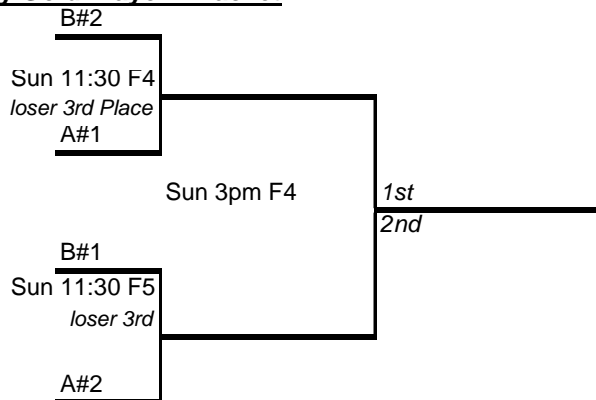

Pool A

	wins	losses	diff
CR A1 Rockies, Oregon			
Utah FP			
So Cal Yard Dogs			
Fat City, Nevada			
So Cal Quakes			

N8V will be seeded #A6 on Sunday

Saturday

(All games at Centennial Park 4,5,6,7 & lower field 3)

- 10:15 F6 So Cal Quakes vs Utah FP
- 10:15 F7 So Cal Bandits vs Glenn County Bud
- 1:45 F4 CR A1 Rockies vs Yard Dogs
- 1:45 F7 Kansan's vs Seadogs
- 1:45 F6 So Cal Quakes vs Fat City
- 1:45 F5 Bandits vs Cal State Builders
- 3:30 F7 Glenn County Bud vs Kansan's
- 5:15 F4 Seadogs vs Cal State Builders
- 5:15 F5 CR A1 Rockies vs Utah FP
- 5:15 F7 So Cal Yard Dogs vs Fat City

Pool B

	wins	losses	diff
Seadogs, Massachusetts			
Cal State Builders, California			
Kansan's, Kansas			
Glenn County Budweiser, Orland, CAL.			
So Cal Bandits			

Awards

- 1st-3rd(2) Team Trophy
- Medals to 1st and 2nd
- MVP & MVPitcher Awards
- 15 All World Awards

Seeding will be:

If two tied-head to head, if 3 tied then run differential between only the 3 tied teams until you get one team isolated at that point default again to the head to head anytime you can isolate two teams.

If run differential still leaves all 3 tied then, use least runs given up to isolate one team(could be 1st or 3rd), then once you are down to two teams use the head to head again and any other time you can isolate two teams

IF two teams are tied(2-1) that haven't played each other, the team with the highest rated pitcher shall take the higher seed

Sunday Gold Playoff Bracket