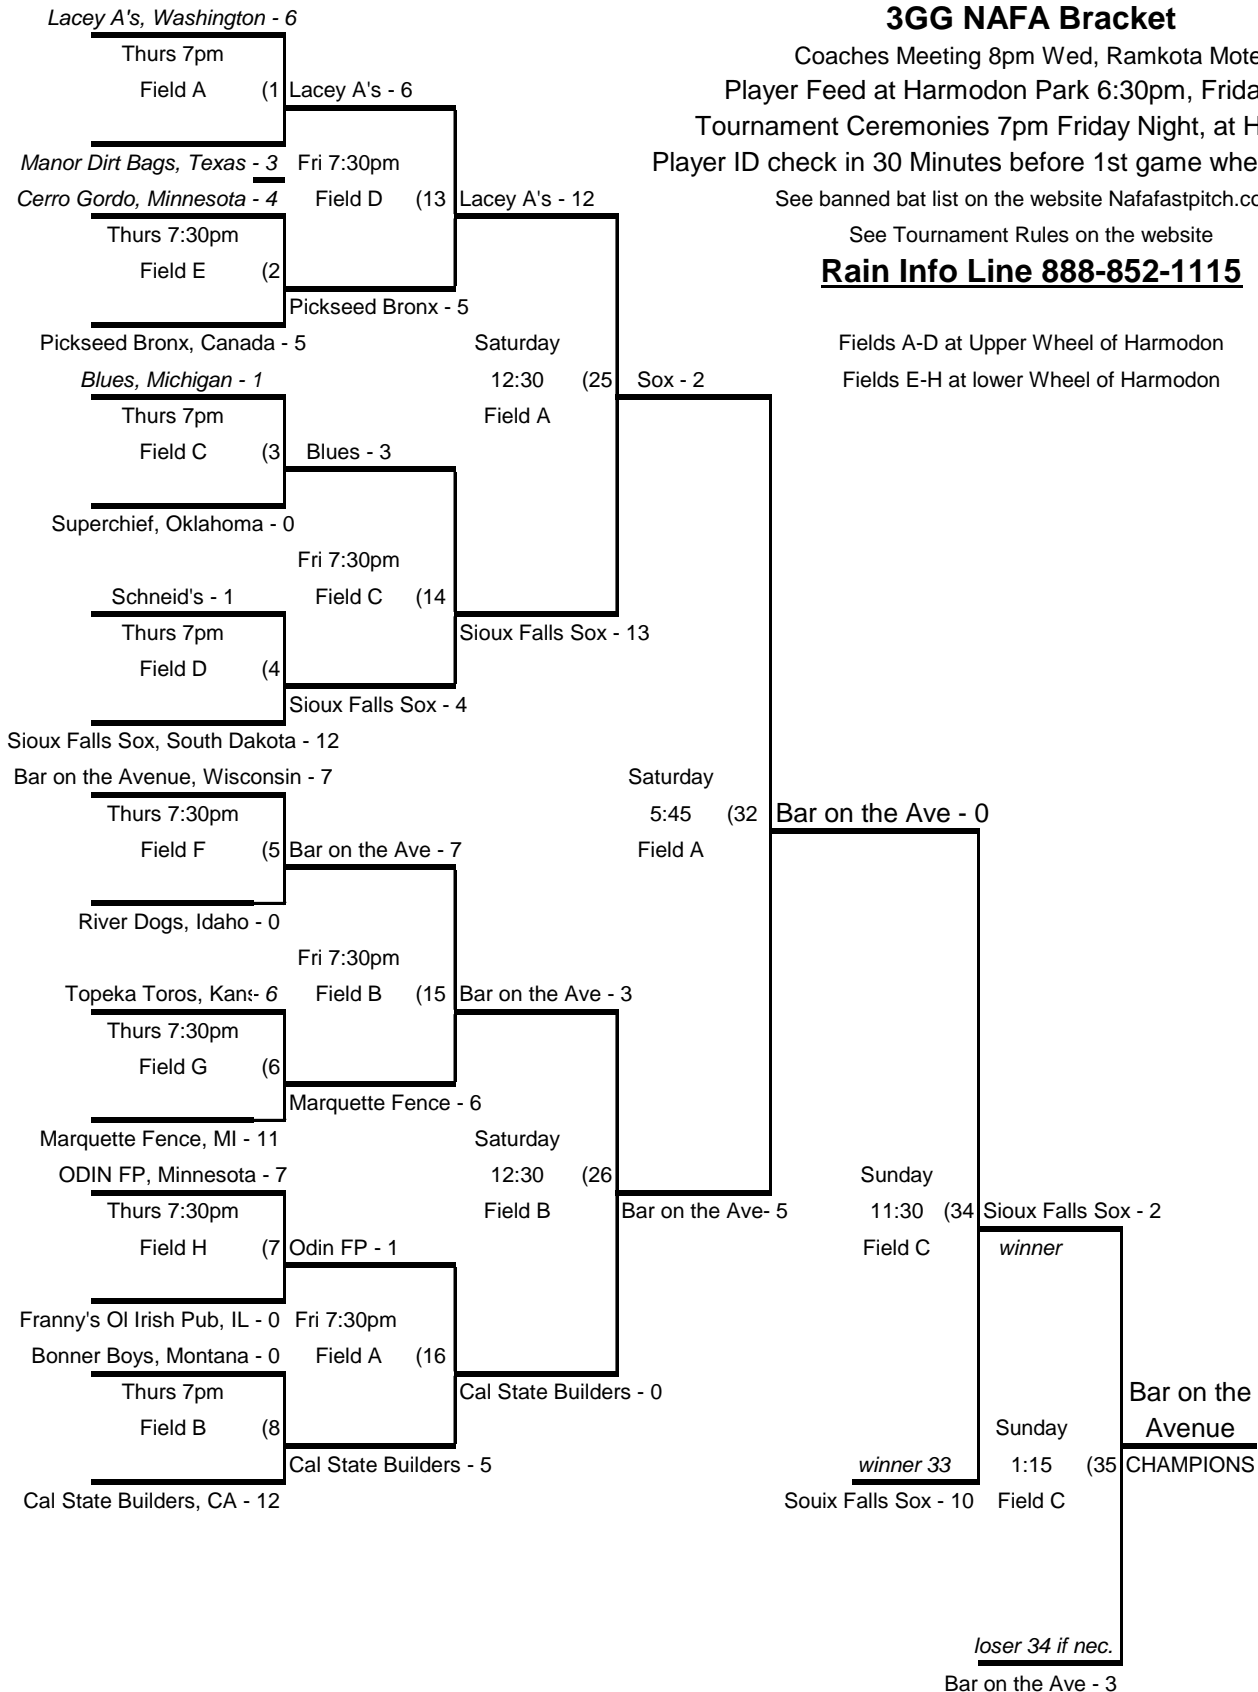

2009 NAFA AA World Series

August 13-16 Sioux Falls, South Dakota

Harmodon Park Corner of 11th HWY and 41st

3GG NAFA Bracket

Coaches Meeting 8pm Wed, Ramkota Motel

Player Feed at Harmodon Park 6:30pm, Friday night

Tournament Ceremonies 7pm Friday Night, at Harmodon

Player ID check in 30 Minutes before 1st game where you play

See banned bat list on the website Nafafastpitch.com

See Tournament Rules on the website

Rain Info Line 888-852-1115

Fields A-D at Upper Wheel of Harmodon

Fields E-H at lower Wheel of Harmodon

losers bracket

Make Sure that you pay close attention to which way you go in this bracket as it may be the opposite way you think