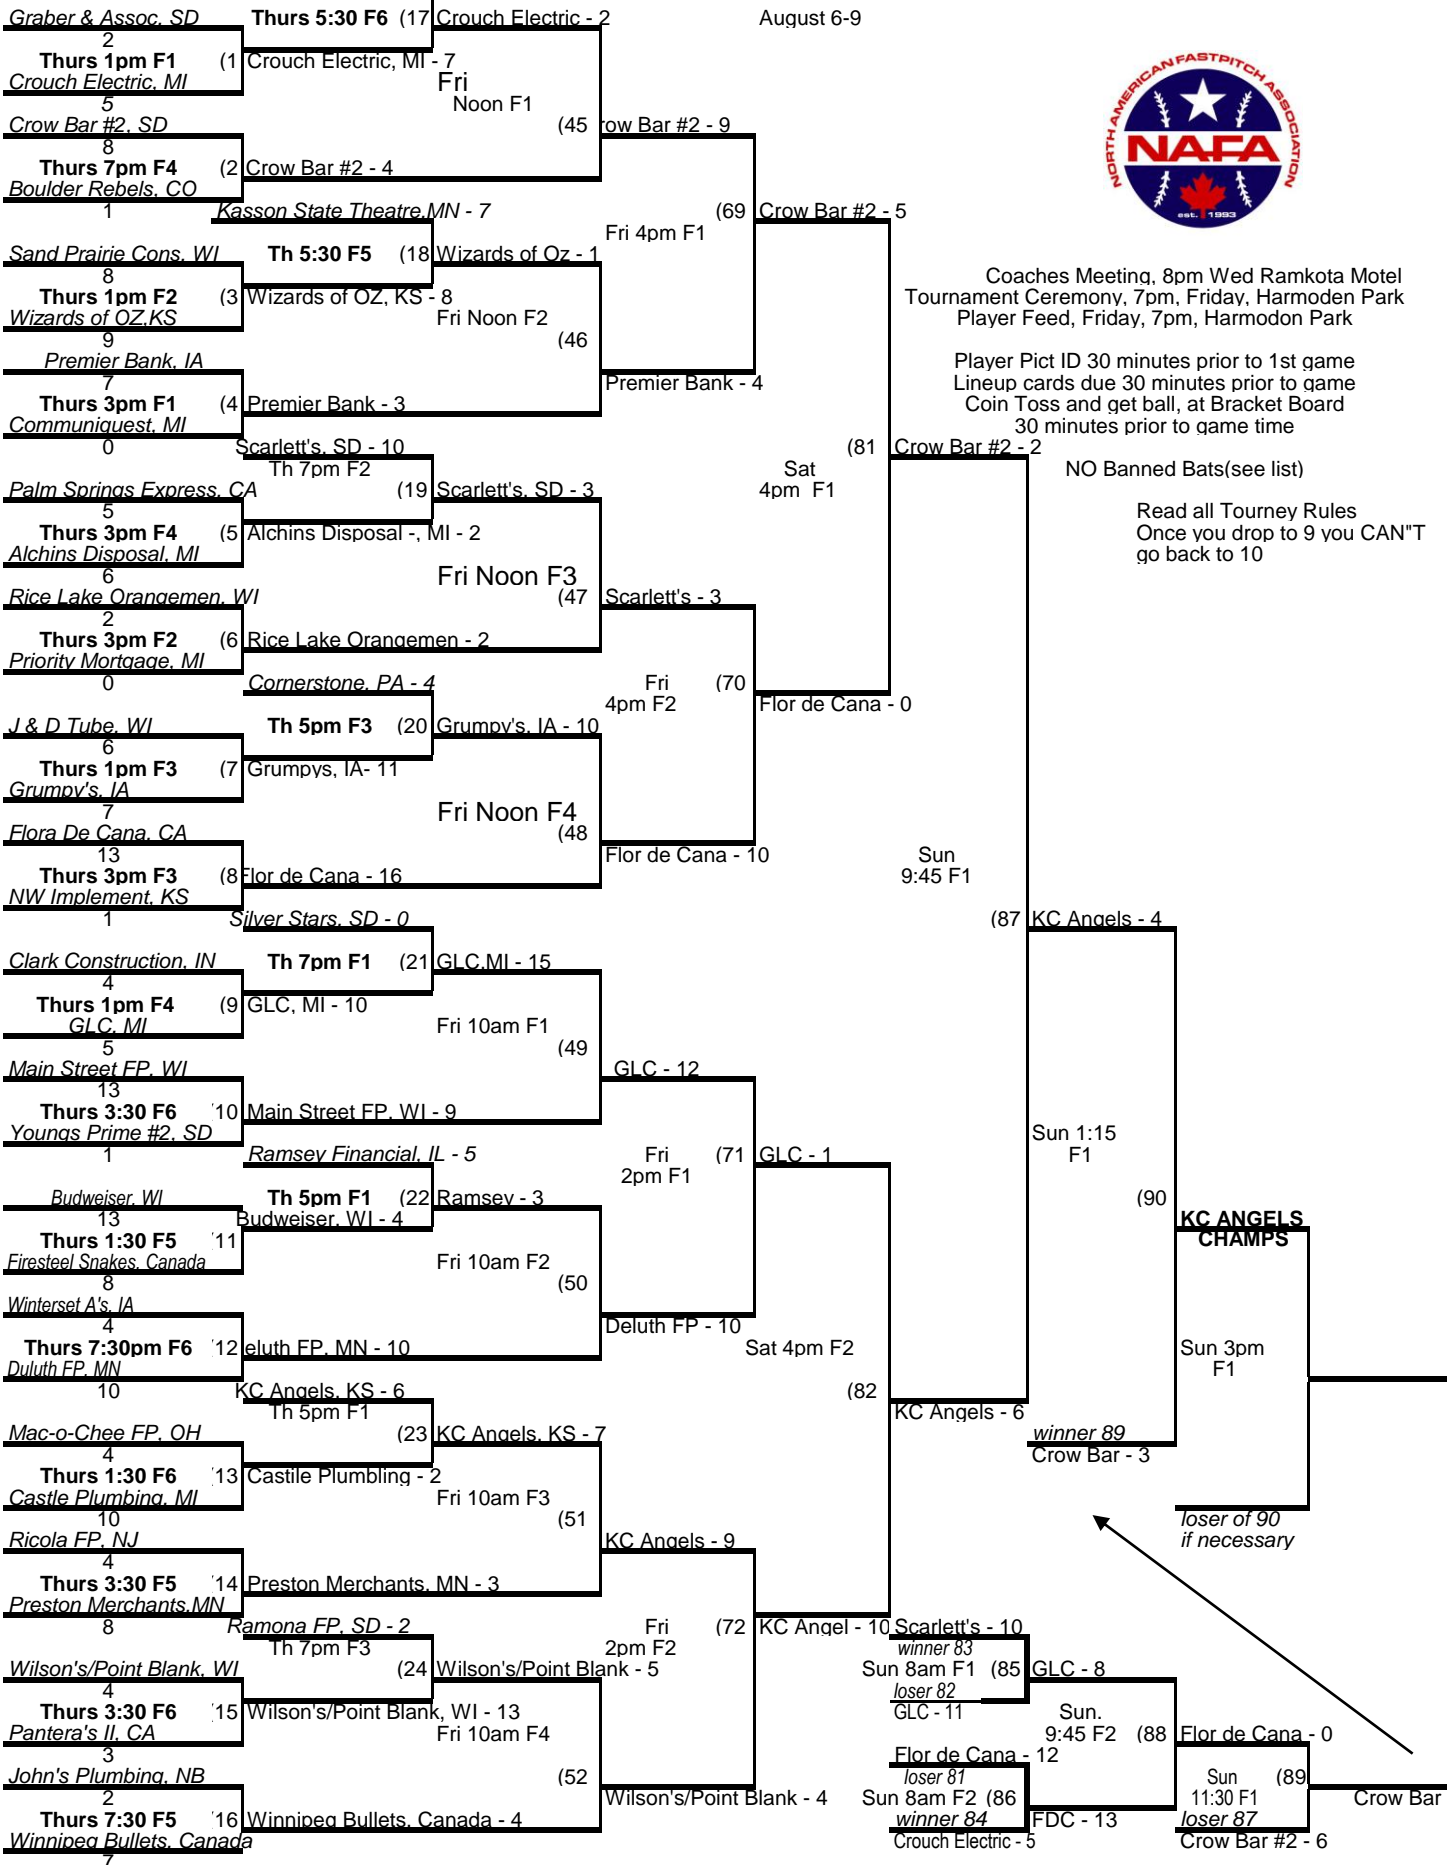

2009 NAFA "A" WORLD SERIES

Sioux Falls, SD All Games at Harmodon Park, Corner of HWY 11 & 41st Street

MG Construction, Wisconsin - 0

Rain Info Line 888-852-1115

August 6-9

Coaches Meeting, 8pm Wed Ramkota Motel
Tournament Ceremony, 7pm, Friday, Harmodon Park
Player Feed, Friday, 7pm, Harmodon Park

Player Pict ID 30 minutes prior to 1st game
Lineup cards due 30 minutes prior to game
Coin Toss and get ball, at Bracket Board
30 minutes prior to game time

NO Banned Bats(see list)

Read all Tourney Rules
Once you drop to 9 you CAN'T
go back to 10

losers bracket "A"

(see winner's bracket for rest of games)

(see winner's bracket for rest of games)