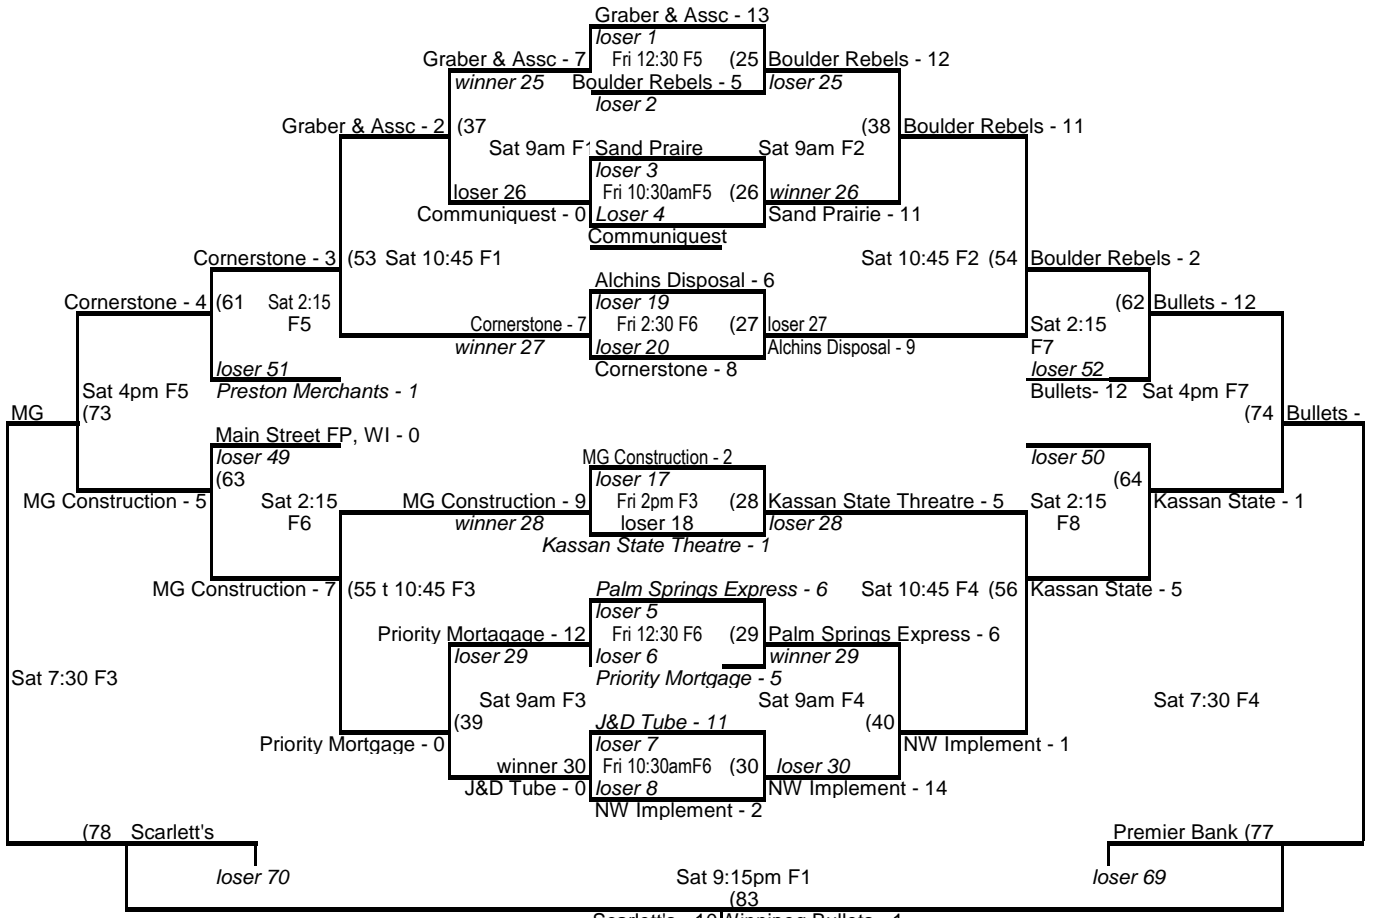

2009 NAFA "A" WORLD SERIES

Sioux Falls, SD All Games at Harmodon Park, Corner of HWY 11 & 41st Street

MG Construction, Wisconsin - 0

Rain Info Line 888-852-1115

August 6-9

Coaches Meeting, 8pm Wed Ramkota Motel
Tournament Ceremony, 7pm, Friday, Harmodon Park
Player Feed, Friday, 7pm, Harmodon Park

Player Pict ID 30 minutes prior to 1st game
Lineup cards due 30 minutes prior to game
Coin Toss and get ball, at Bracket Board
30 minutes prior to game time

NO Banned Bats(see list)

Read all Tourney Rules
Once you drop to 9 you CAN'T
go back to 10

losers bracket "A"

(see winner's bracket for rest of games)

(see winner's bracket for rest of games)