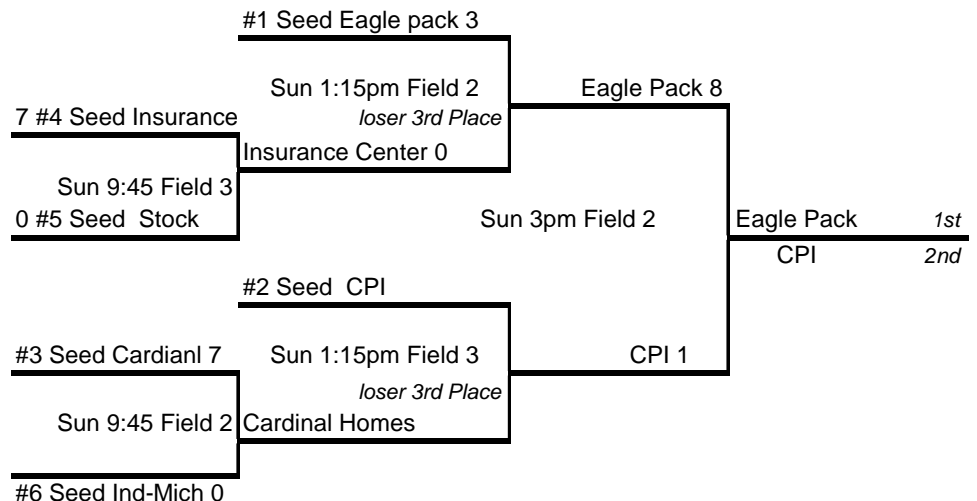

The Tournament Director reserves the right to change game times and fields for any reason

45-Over Pool Games

Friday Schedule

6:40 pm Field 5   0 Woodstock vs Eagle Pack 16
8:15 pm Field 2   10 CPI Investigations vs Indiana-Michigan 5
8:15 pm Field 3   4 The Insurance Center vs Cardinal Home Improvement 6

Saturday Schedule

8:30 am F6   1 Woodstock vs CPI Investigations 2
10:15 F5   4 Insurance Center vs CPI Investigations 0
10:15 F4   5 Cardinal Home Improvement vs Woodstock 12
1:45 F6   7 Cardinal Home Improvement vs Indiana-Michigan 0
3:30 F5   0 Insurance Center vs Eagle Pack 7
5:15 F5   8 Eagle Pack vs Indiana-Michigan 0

	wins	losses	diff
Eagle Pack, Indiana	3	0	
CPI Investigations, Oswego, New York	2	1	2(10)
Cardinal Home Improvement, St. Cloud, Minnesota	2	1	2(16)
Insurance Center, Wisconsin	1	2	-5
The Stock, Woodstock, Wisconsin	1	2	-10
Indiana-Michigan	0	3	

Seeding based by won-loss record,, head to head if 2 tied, if there are any places tied the tiebreaker will be as follows:

total runs scored minus runs allowed is the first tiebreaker, if you can seed all tied teams using this tiebreaker then seed all places. If you can't use it to seed all of the tied places then if someone is still tied then use least runs given up as the second tie breaker but only to break that tie, once you get that tie broke start over If they are still tied after these methods then used runs scored as a third tiebreaker, if still tied use coin flip

Sunday Playoff Bracket